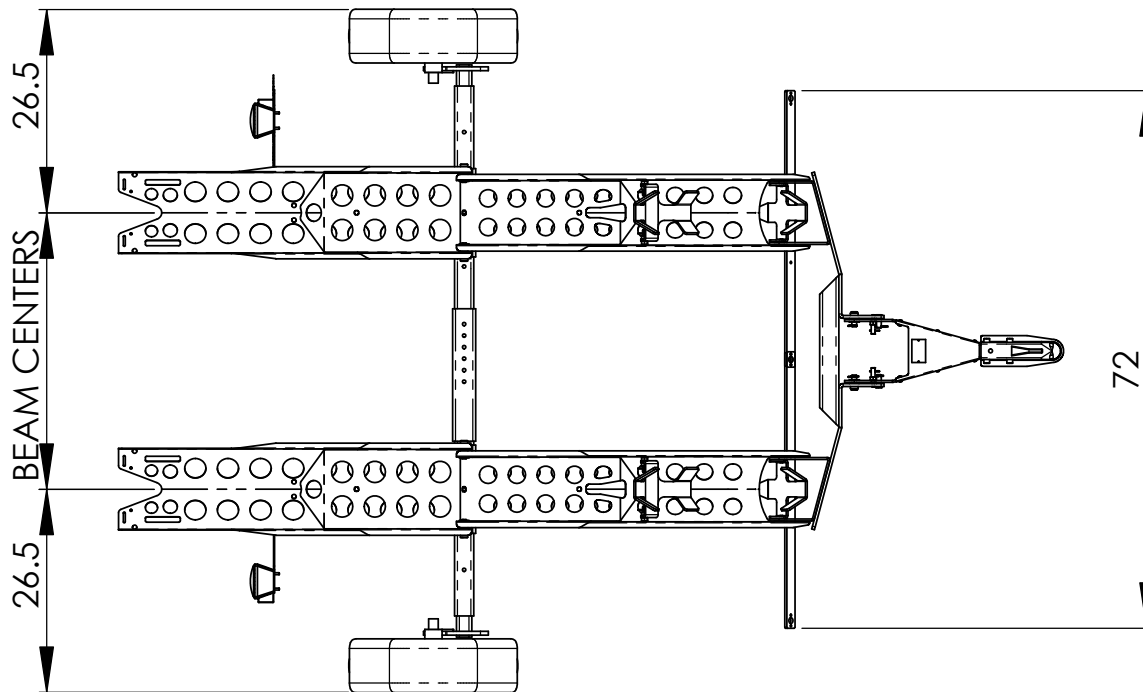

TWIN / ATV

BIKELUG T10C TWIN & ATV collapsible motorcycle trailer
 © 2007 MCADUS Product Development LLC. Bristow, OK, 74010, USA

BEAM CENTERS
 TWIN - 36.0"
 ATV - 31.5" - 39.0"

The trailer shown features optional equipment