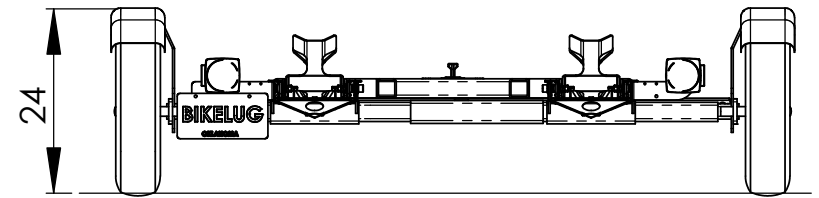

TWIN / ATV

BIKELUG T10C TWIN & ATV collapsible motorcycle trailer
 © 2007 MCADUS Product Development LLC. Bristow, OK, 74010, USA

BEAM CENTERS
 TWIN - 36.0"
 ATV - 31.5" - 39.0"

The trailer shown features optional equipment