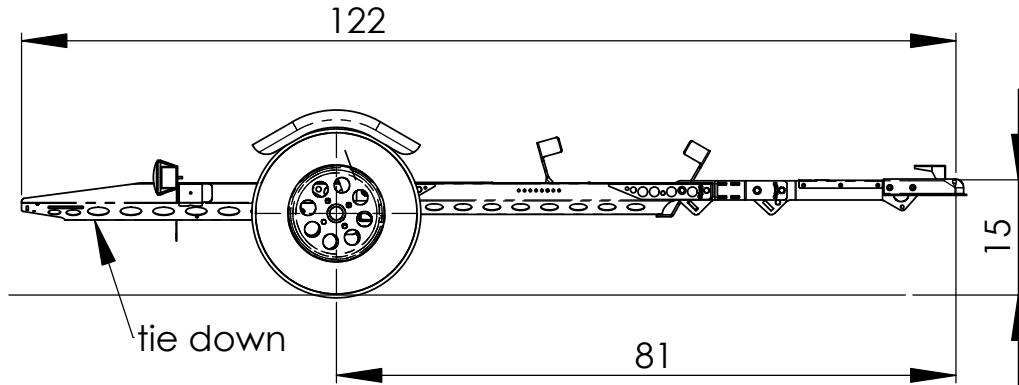

TWIN / ATV

BIKELUG T10C TWIN & ATV collapsible motorcycle trailer
 © 2007 MCADUS Product Development LLC. Bristow, OK, 74010, USA

BEAM CENTERS
 TWIN - 36.0"
 ATV - 31.5" - 39.0"

The trailer shown features optional equipment