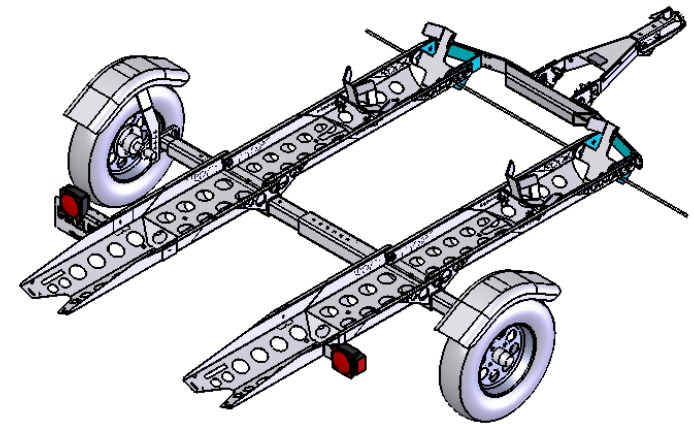

TWIN / ATV

BIKELUG T10C TWIN & ATV collapsible motorcycle trailer
 © 2007 MCADUS Product Development LLC. Bristow, OK, 74010, USA

BEAM CENTERS
 TWIN - 36.0"
 ATV - 31.5" - 39.0"

The trailer shown features optional equipment