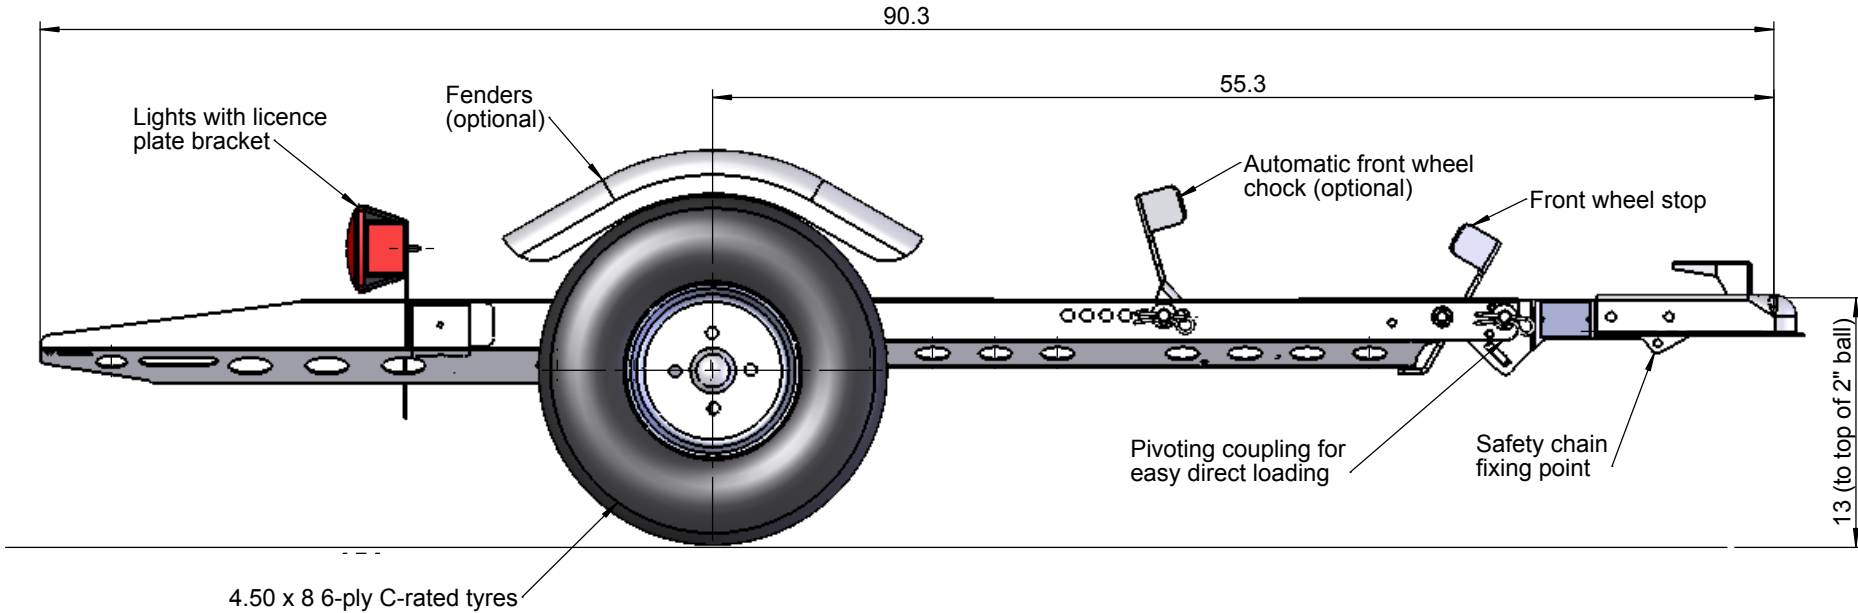

BIKELUG Sport

Bikelug Sport, Compact Collapsible Motorcycle Trailer.
 For sports, street & track bikes up to 600 lbs & 59in wheelbase.

Dimensions are in inches unless otherwise stated.

Fenders and automatic front wheel chock shown above are optional. As part of our commitment to continuous product development we reserve the right to change specifications and prices without notice. Bikelug Trailers are designed, manufactured and distributed in the USA by: MCADUS Product Development LLC, Bristow, Oklahoma, USA. © 2007 MCADUS Product Development LLC. All rights reserved.

BIKELUG Sport

Bikelug Sport, Compact Collapsible Motorcycle Trailer. For sports, street & track bikes up to 600 lbs & 59in wheelbase.

Major component size & weight

All dimensions & weights are approximate