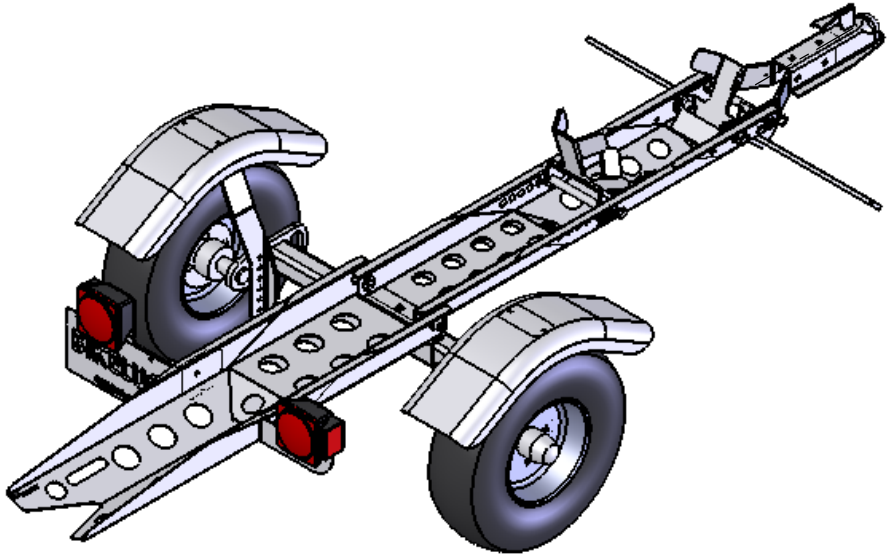

BIKELUG Sport

Bikelug Sport, Compact Collapsible Motorcycle Trailer.
 For sports, street & track bikes up to 600 lbs & 59in wheelbase.

Dimensions are in inches unless otherwise stated.

Fenders and automatic front wheel chock shown above are optional. As part of our commitment to continuous product development we reserve the right to change specifications and prices without notice. Bikelug Trailers are designed, manufactured and distributed in the USA by: MCADUS Product Development LLC, Bristow, Oklahoma, USA. © 2007 MCADUS Product Development LLC. All rights reserved.

BIKELUG Sport

Bikelug Sport, Compact Collapsible Motorcycle Trailer. For sports, street & track bikes up to 600 lbs & 59in wheelbase.

Major component size & weight

All dimensions & weights are approximate