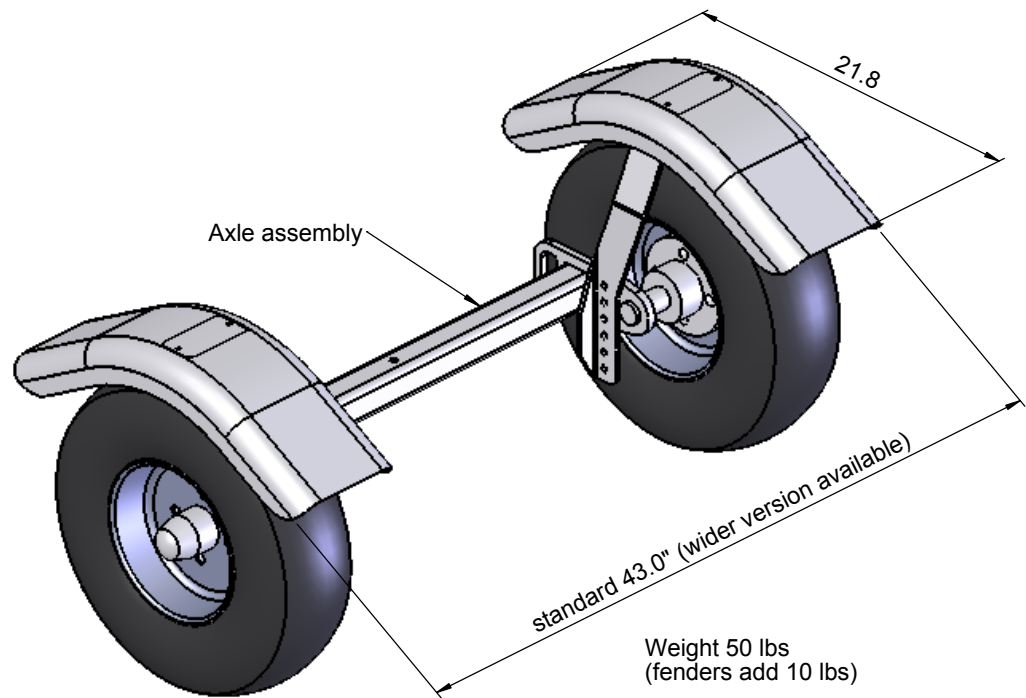

BIKELUG Sport

Bikelug Sport, Compact Collapsible Motorcycle Trailer.
 For sports, street & track bikes up to 600 lbs & 59in wheelbase.

Dimensions are in inches unless otherwise stated.

Fenders and automatic front wheel chock shown above are optional. As part of our commitment to continuous product development we reserve the right to change specifications and prices without notice. Bikelug Trailers are designed, manufactured and distributed in the USA by: MCADUS Product Development LLC, Bristow, Oklahoma, USA. © 2007 MCADUS Product Development LLC. All rights reserved.

BIKELUG Sport

Bikelug Sport, Compact Collapsible Motorcycle Trailer. For sports, street & track bikes up to 600 lbs & 59in wheelbase.

Major component size & weight

All dimensions & weights are approximate