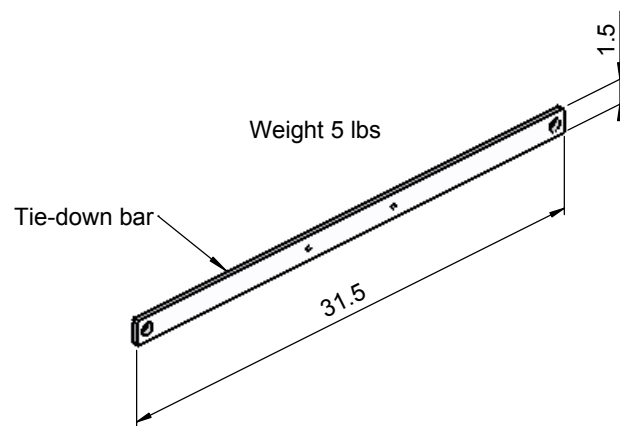

BIKELUG Sport

Bikelug Sport, Compact Collapsible Motorcycle Trailer.
 For sports, street & track bikes up to 600 lbs & 59in wheelbase.

Dimensions are in inches unless otherwise stated.

Fenders and automatic front wheel chock shown above are optional. As part of our commitment to continuous product development we reserve the right to change specifications and prices without notice. Bikelug Trailers are designed, manufactured and distributed in the USA by: MCADUS Product Development LLC, Bristow, Oklahoma, USA. © 2007 MCADUS Product Development LLC. All rights reserved.

BIKELUG Sport

Bikelug Sport, Compact Collapsible Motorcycle Trailer. For sports, street & track bikes up to 600 lbs & 59in wheelbase.

Major component size & weight

All dimensions & weights are approximate