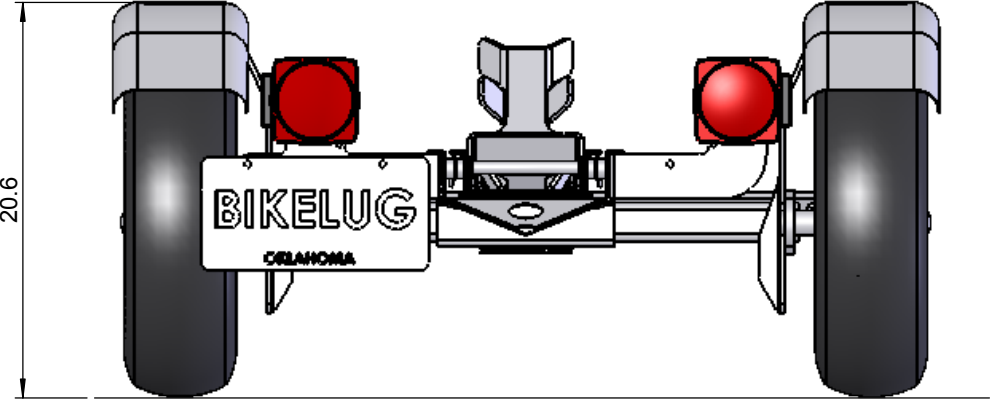

BIKELUG Sport

Bikelug Sport, Compact Collapsible Motorcycle Trailer.
 For sports, street & track bikes up to 600 lbs & 59in wheelbase.

Dimensions are in inches unless otherwise stated.

Fenders and automatic front wheel chock shown above are optional. As part of our commitment to continuous product development we reserve the right to change specifications and prices without notice. Bikelug Trailers are designed, manufactured and distributed in the USA by: MCADUS Product Development LLC, Bristow, Oklahoma, USA. © 2007 MCADUS Product Development LLC. All rights reserved.

BIKELUG Sport

Bikelug Sport, Compact Collapsible Motorcycle Trailer. For sports, street & track bikes up to 600 lbs & 59in wheelbase.

Major component size & weight

All dimensions & weights are approximate