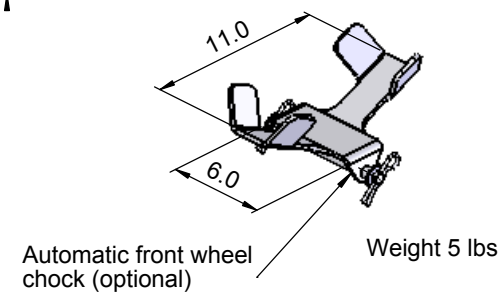

BIKELUG Sport

Bikelug Sport, Compact Collapsible Motorcycle Trailer.
 For sports, street & track bikes up to 600 lbs & 59in wheelbase.

Dimensions are in inches unless otherwise stated.

Fenders and automatic front wheel chock shown above are optional. As part of our commitment to continuous product development we reserve the right to change specifications and prices without notice. Bikelug Trailers are designed, manufactured and distributed in the USA by: MCADUS Product Development LLC, Bristow, Oklahoma, USA. © 2007 MCADUS Product Development LLC. All rights reserved.

BIKELUG Sport

Bikelug Sport, Compact Collapsible Motorcycle Trailer. For sports, street & track bikes up to 600 lbs & 59in wheelbase.

Major component size & weight

All dimensions & weights are approximate