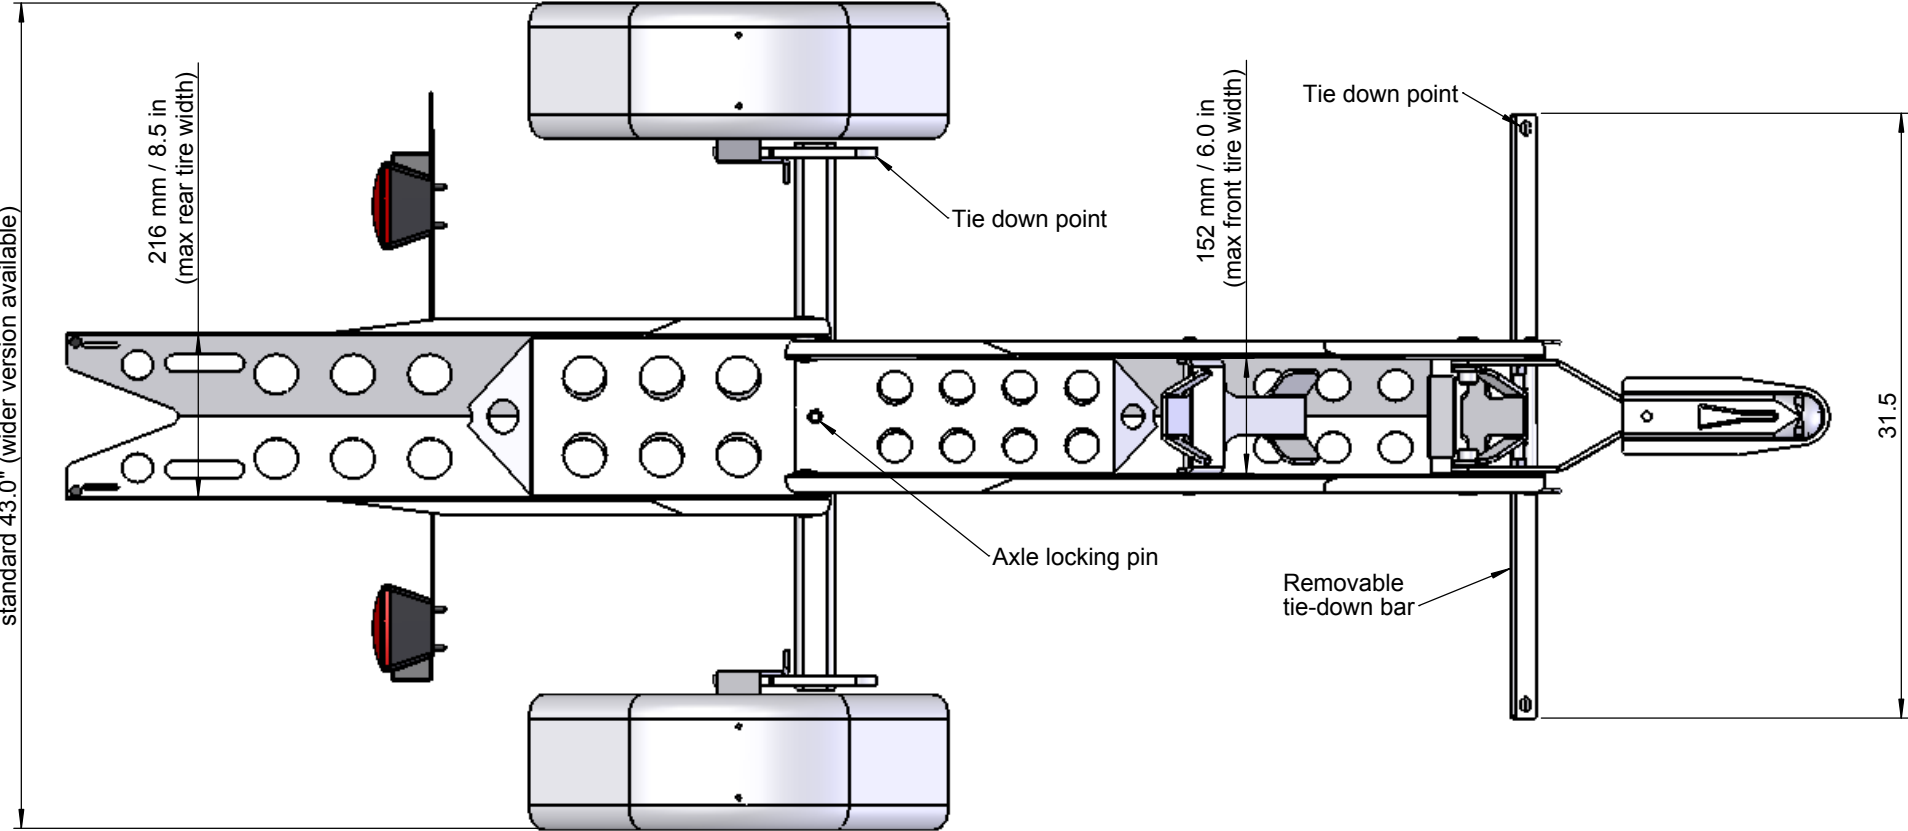

BIKELUG Sport

Bikelug Sport, Compact Collapsible Motorcycle Trailer.
 For sports, street & track bikes up to 600 lbs & 59in wheelbase.

Dimensions are in inches unless otherwise stated.

Fenders and automatic front wheel chock shown above are optional. As part of our commitment to continuous product development we reserve the right to change specifications and prices without notice. Bikelug Trailers are designed, manufactured and distributed in the USA by: MCADUS Product Development LLC, Bristow, Oklahoma, USA. © 2007 MCADUS Product Development LLC. All rights reserved.

BIKELUG Sport

Bikelug Sport, Compact Collapsible Motorcycle Trailer. For sports, street & track bikes up to 600 lbs & 59in wheelbase.

Major component size & weight

All dimensions & weights are approximate