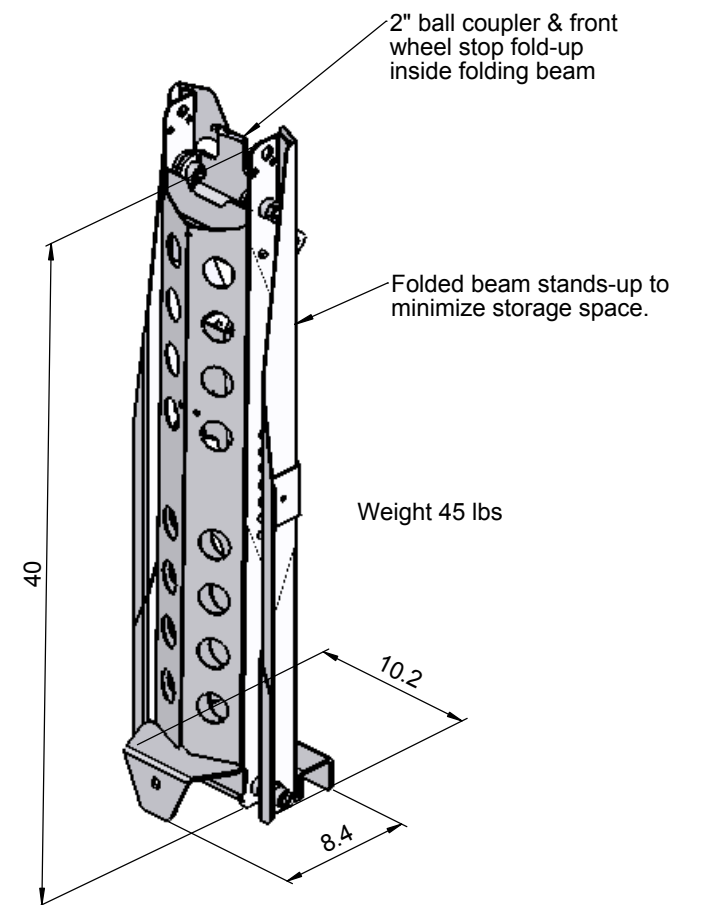

BIKELUG Sport

Bikelug Sport, Compact Collapsible Motorcycle Trailer.
 For sports, street & track bikes up to 600 lbs & 59in wheelbase.

Dimensions are in inches unless otherwise stated.

Fenders and automatic front wheel chock shown above are optional. As part of our commitment to continuous product development we reserve the right to change specifications and prices without notice. Bikelug Trailers are designed, manufactured and distributed in the USA by: MCADUS Product Development LLC, Bristow, Oklahoma, USA. © 2007 MCADUS Product Development LLC. All rights reserved.

BIKELUG Sport

Bikelug Sport, Compact Collapsible Motorcycle Trailer. For sports, street & track bikes up to 600 lbs & 59in wheelbase.

Major component size & weight

All dimensions & weights are approximate