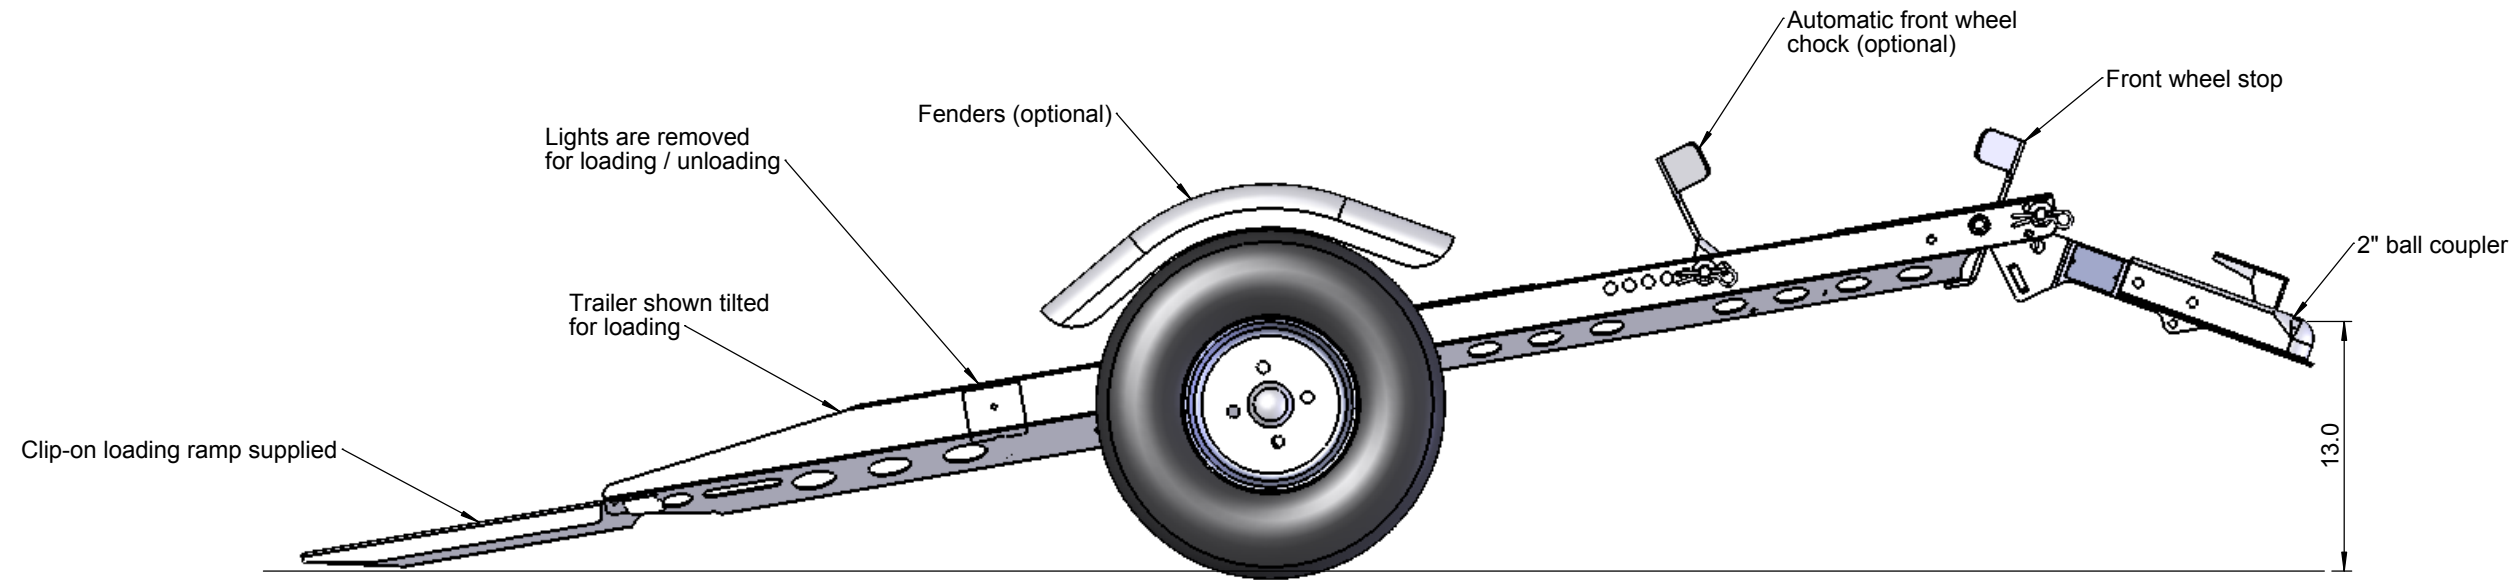

BIKELUG Sport

Bikelug Sport, Compact Collapsible Motorcycle Trailer.
 For sports, street & track bikes up to 600 lbs & 59in wheelbase.

Dimensions are in inches unless otherwise stated.

Fenders and automatic front wheel chock shown above are optional. As part of our commitment to continuous product development we reserve the right to change specifications and prices without notice. Bikelug Trailers are designed, manufactured and distributed in the USA by: MCADUS Product Development LLC, Bristow, Oklahoma, USA. © 2007 MCADUS Product Development LLC. All rights reserved.

BIKELUG Sport

Bikelug Sport, Compact Collapsible Motorcycle Trailer. For sports, street & track bikes up to 600 lbs & 59in wheelbase.

Major component size & weight

All dimensions & weights are approximate